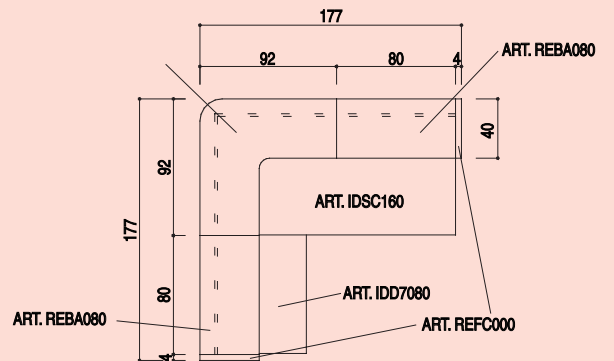

reception

RECEPTION CON ANGOLO INTERNO PER MOBILI
RECEPTION WITH INTERNAL ANGLE FOR WALL UNITS

RECEPTION CON ANGOLO INTERNO PER SCRIVANIE
RECEPTION WITH INTERNAL ANGLE FOR DESKS

reception

REBA080
80x40x112
REBA120
120x40x112
REBA140
140x40x112
REBA160
160x40x112
REBA180
180x40x112

REBA086
86x40x112
REBA129
129x40x112
REBA172
172x40x112
REBA215
215x40x112

RERBIOR
96x96x112

RERBEOR
82x82x112

RERBI00
96x96x112

RECU002
96x96x112

RECU003
82x82x112

RECU001
96x96x112

RERBI90
92x92x112

REFC000
40x112

REBA075
75x40

REAN075
75x80

REBH080
80x40x73

IL PROGRAMMA RECEPTION VIENE ABBINATO ALLE SEGUENTI SERIE:
THE RECEPTION PROGRAM CAN BE COMBINED WITH THE FOLLOWING LINES:

GEO / GEO-SYSTEM / GEO-JET / GEO-NET