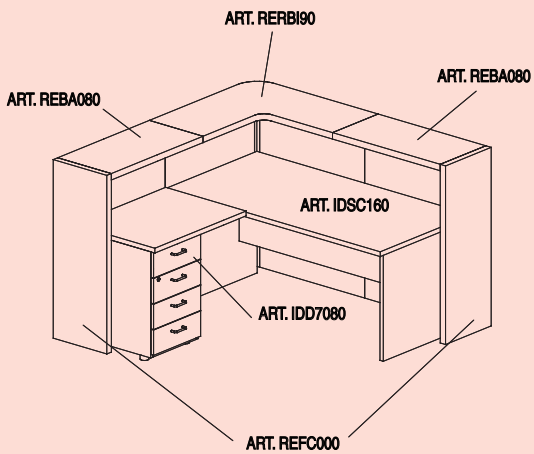

reception

RECEPTION CON ANGOLO INTERNO PER MOBILI
RECEPTION WITH INTERNAL ANGLE FOR WALL UNITS

RECEPTION CON ANGOLO INTERNO PER SCRIVANIE
RECEPTION WITH INTERNAL ANGLE FOR DESKS

reception

REBA080
80x40x112
REBA120
120x40x112
REBA140
140x40x112
REBA160
160x40x112
REBA180
180x40x112

REBA086
86x40x112
REBA129
129x40x112
REBA172
172x40x112
REBA215
215x40x112

RERBIOR
96x96x112

RERBEOR
82x82x112

RERBI00
96x96x112

RECU002
96x96x112

RECU003
82x82x112

RECU001
96x96x112

RERBI90
92x92x112

REFC000
40x112

REBA075
75x40

REAN075
75x80

REBH080
80x40x73

IL PROGRAMMA RECEPTION VIENE ABBINATO ALLE SEGUENTI SERIE:
THE RECEPTION PROGRAM CAN BE COMBINED WITH THE FOLLOWING LINES:

GEO / GEO-SYSTEM / GEO-JET / GEO-NET