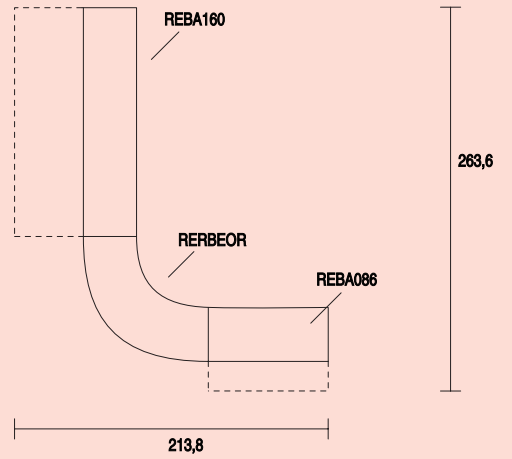

reception

RECEPTION CON ANGOLO INTERNO PER MOBILI
RECEPTION WITH INTERNAL ANGLE FOR WALL UNITS

RECEPTION CON ANGOLO INTERNO PER SCRIVANIE
RECEPTION WITH INTERNAL ANGLE FOR DESKS

reception

REBA080
80x40x112
REBA120
120x40x112
REBA140
140x40x112
REBA160
160x40x112
REBA180
180x40x112

REBA086
86x40x112
REBA129
129x40x112
REBA172
172x40x112
REBA215
215x40x112

RERBIOR
96x96x112

RERBEOR
82x82x112

RERBI00
96x96x112

RECU002
96x96x112

RECU003
82x82x112

RECU001
96x96x112

RERBI90
92x92x112

REFC000
40x112

REBA075
75x40

REAN075
75x80

REBH080
80x40x73

IL PROGRAMMA RECEPTION VIENE ABBINATO ALLE SEGUENTI SERIE:
THE RECEPTION PROGRAM CAN BE COMBINED WITH THE FOLLOWING LINES:

GEO / GEO-SYSTEM / GEO-JET / GEO-NET