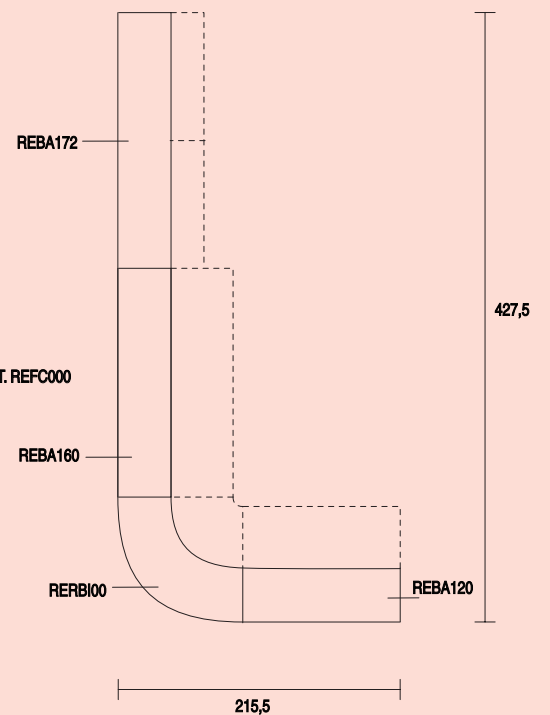

reception

RECEPTION CON ANGOLO INTERNO PER MOBILI
RECEPTION WITH INTERNAL ANGLE FOR WALL UNITS

RECEPTION CON ANGOLO INTERNO PER SCRIVANIE
RECEPTION WITH INTERNAL ANGLE FOR DESKS

reception

REBA080
80x40x112
REBA120
120x40x112
REBA140
140x40x112
REBA160
160x40x112
REBA180
180x40x112

REBA086
86x40x112
REBA129
129x40x112
REBA172
172x40x112
REBA215
215x40x112

RERBIOR
96x96x112

RERBEOR
82x82x112

RERBI00
96x96x112

RECU002
96x96x112

RECU003
82x82x112

RECU001
96x96x112

RERBI90
92x92x112

REFC000
40x112

REBA075
75x40

REAN075
75x80

REBH080
80x40x73

IL PROGRAMMA RECEPTION VIENE ABBINATO ALLE SEGUENTI SERIE:
THE RECEPTION PROGRAM CAN BE COMBINED WITH THE FOLLOWING LINES:

GEO / GEO-SYSTEM / GEO-JET / GEO-NET