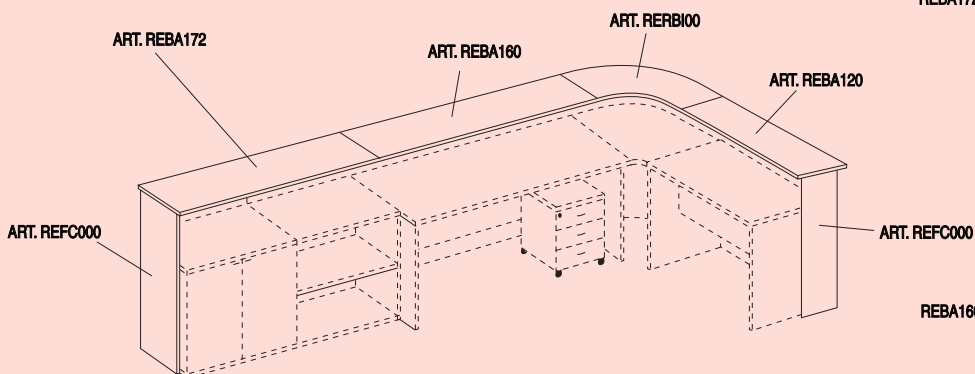

reception

RECEPTION CON ANGOLO INTERNO PER MOBILI
RECEPTION WITH INTERNAL ANGLE FOR WALL UNITS

RECEPTION CON ANGOLO INTERNO PER SCRIVANIE
RECEPTION WITH INTERNAL ANGLE FOR DESKS

reception

REBA080
80x40x112
REBA120
120x40x112
REBA140
140x40x112
REBA160
160x40x112
REBA180
180x40x112

REBA086
86x40x112
REBA129
129x40x112
REBA172
172x40x112
REBA215
215x40x112

RERBIOR
96x96x112

RERBEOR
82x82x112

RERBI00
96x96x112

RECU002
96x96x112

RECU003
82x82x112

RECU001
96x96x112

RERBI90
92x92x112

REFC000
40x112

REBA075
75x40

REAN075
75x80

REBH080
80x40x73

IL PROGRAMMA RECEPTION VIENE ABBINATO ALLE SEGUENTI SERIE:
THE RECEPTION PROGRAM CAN BE COMBINED WITH THE FOLLOWING LINES:

GEO / GEO-SYSTEM / GEO-JET / GEO-NET