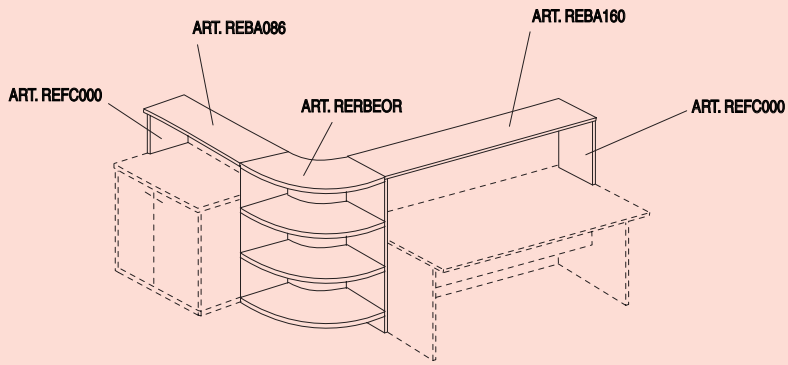

reception

RECEPTION CON ANGOLO INTERNO PER MOBILI
RECEPTION WITH INTERNAL ANGLE FOR WALL UNITS

RECEPTION CON ANGOLO INTERNO PER SCRIVANIE
RECEPTION WITH INTERNAL ANGLE FOR DESKS

reception

REBA080
80x40x112
REBA120
120x40x112
REBA140
140x40x112
REBA160
160x40x112
REBA180
180x40x112

REBA086
86x40x112
REBA129
129x40x112
REBA172
172x40x112
REBA215
215x40x112

RERBIOR
96x96x112

RERBEOR
82x82x112

RERBI00
96x96x112

RECU002
96x96x112

RECU003
82x82x112

RECU001
96x96x112

RERBI90
92x92x112

REFC000
40x112

REBA075
75x40

REAN075
75x80

REBH080
80x40x73

IL PROGRAMMA RECEPTION VIENE ABBINATO ALLE SEGUENTI SERIE:
THE RECEPTION PROGRAM CAN BE COMBINED WITH THE FOLLOWING LINES:

GEO / GEO-SYSTEM / GEO-JET / GEO-NET